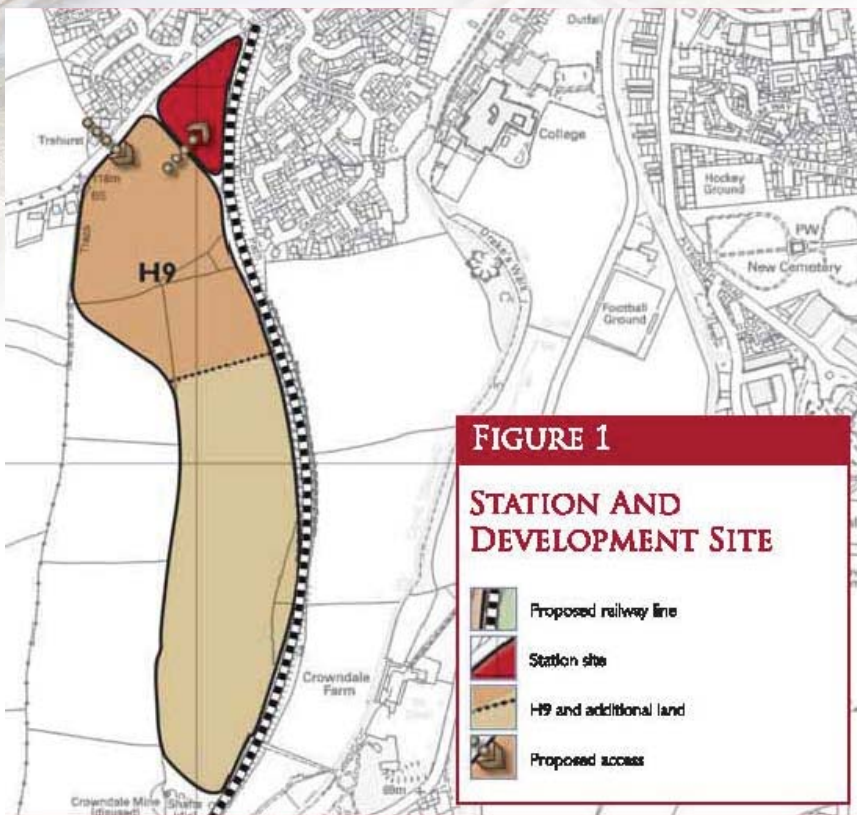

Tamar Valley, Tavistock

Location
Tavistock, Devon

Kilbride Community Rail proposes to reinstate the Tavistock to Bere Alston railway line to service Kilbride's proposed 750 unit residential development to the south west of Tavistock in Devon.